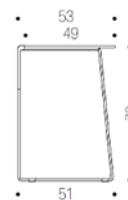

UNI EN 1730:2000

Compliance certificate with
UNI EN 15372:2016, level 3°