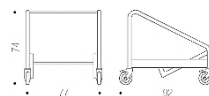

Top 60X49 cm. th..10 mm.

Available finishes
Compact HPL
White 001

Black ABS modesty panel.

Wire frame of solid steel ϕ 11 mm. Epoxy powder painting.

Black RAL 9005
White RAL 9003
Grey
Red RAL 3002.
or galvanic treatment of chrome painting

Saddle feet in transparent polyethylene Terephthalate (PETG).

Optional

GALILEO CARR

Black steel pipe frame trolley-tables (max. 20 tables)

MULTI 01

Short linking device in polypropylene, grey

MULTI 02

Long linking device in polypropylene, grey