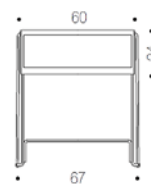

UNI EN 1730:2000

Compliance certificate with
UNI EN 15372:2016, level 3°